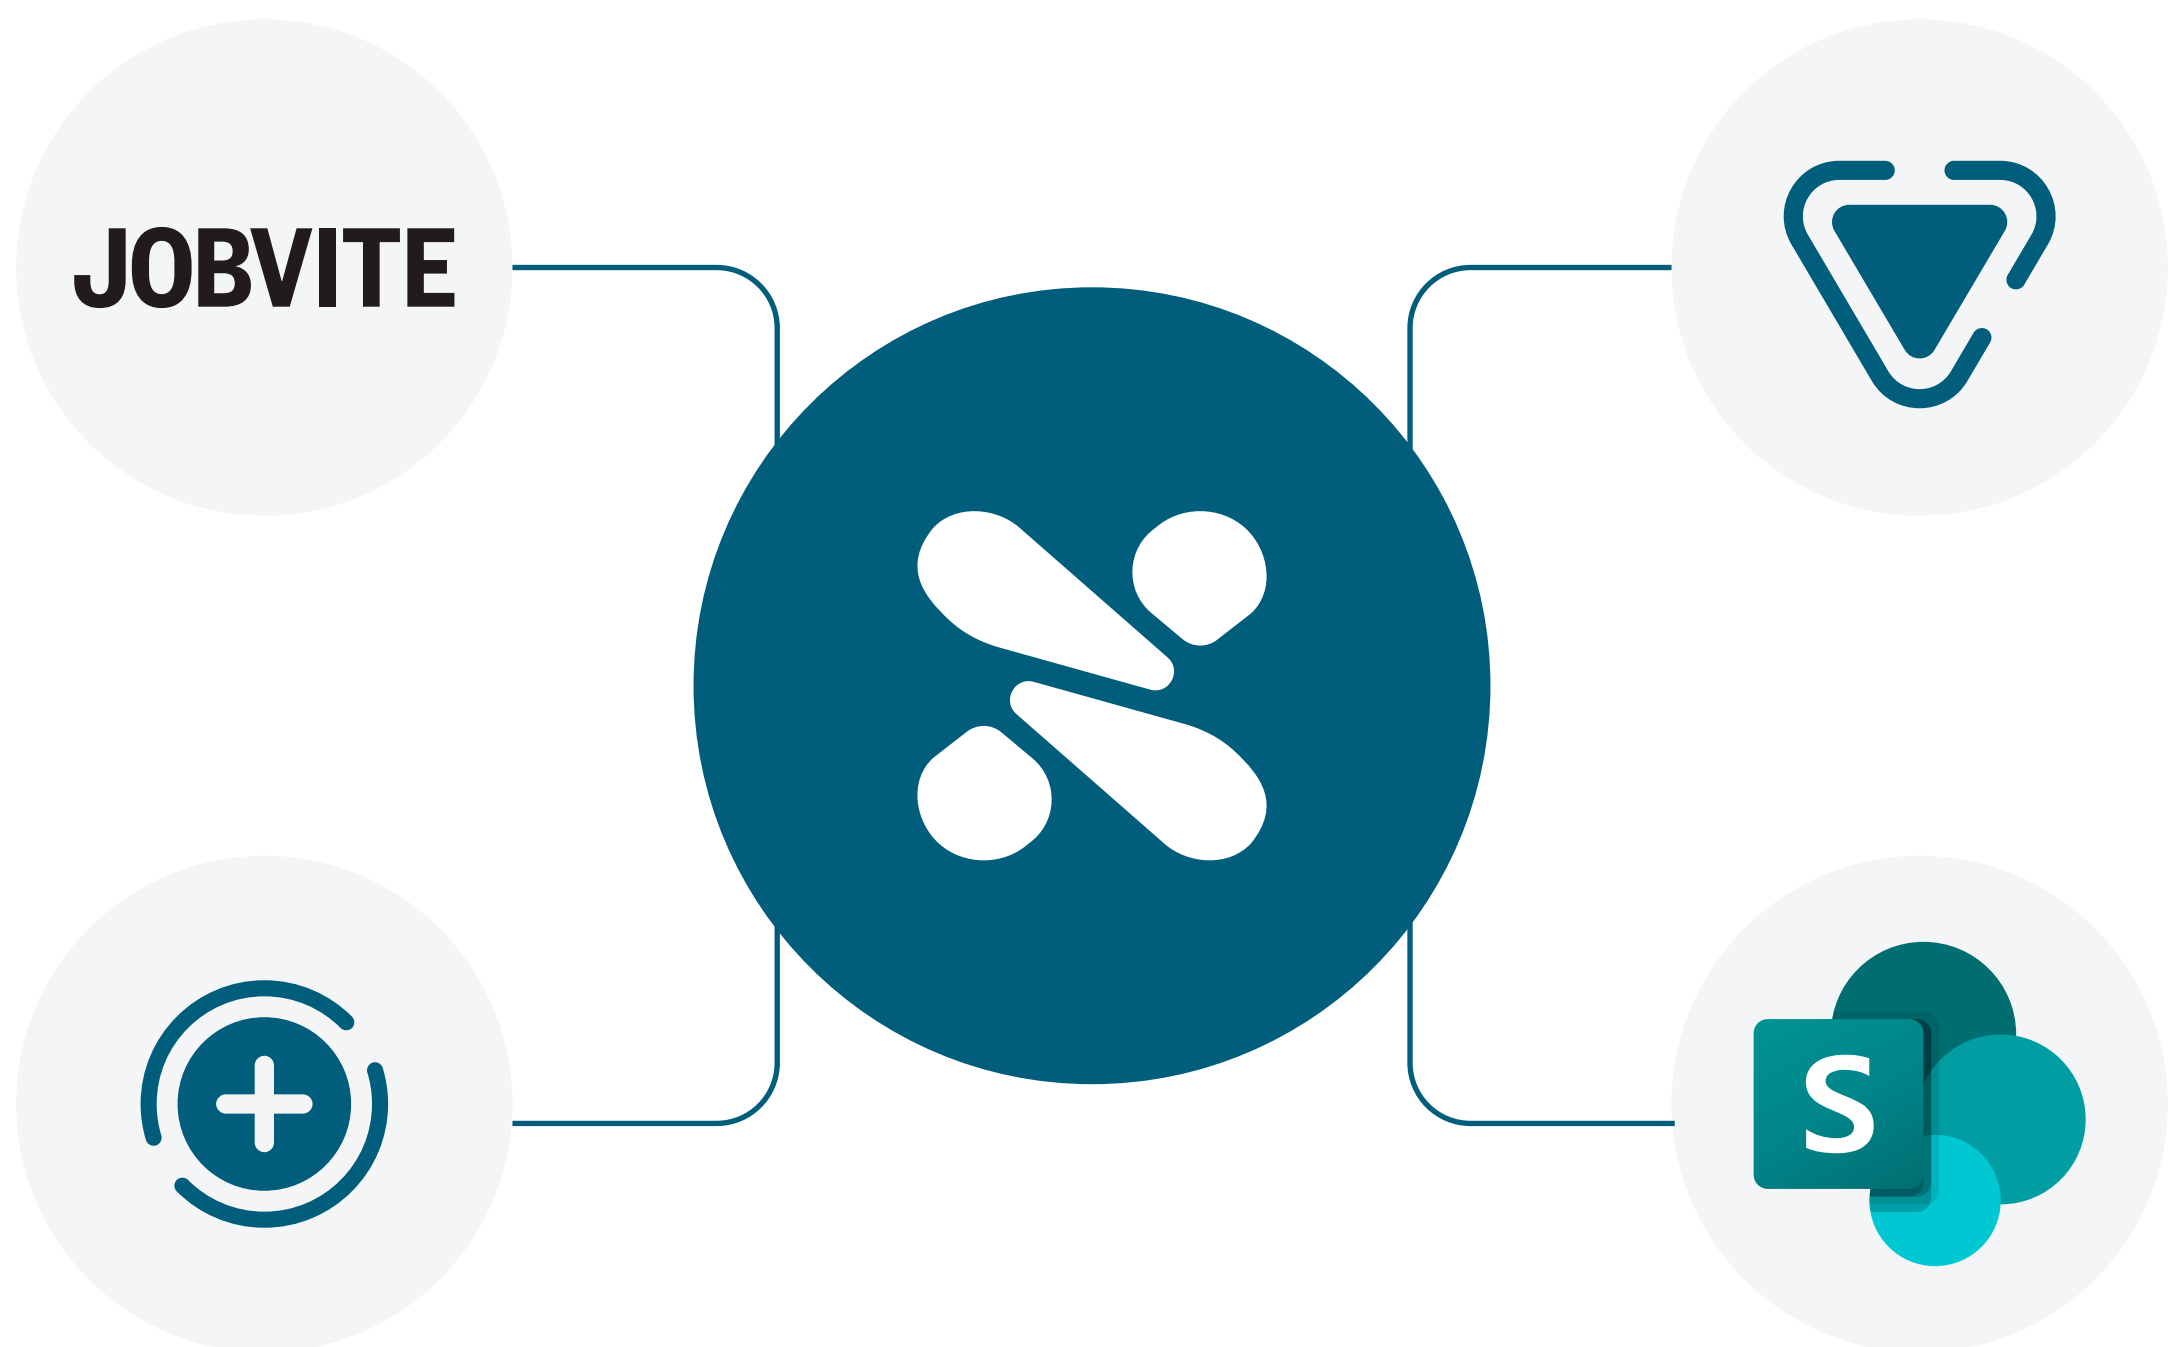

FrontStage

How we  
streamlined

applying for and  
managing job  
applications

THE UNIVERSITY OF  
**NOTRE DAME**  
A U S T R A L I A

Live data from JobVite is fed to Squiz CMS with Squiz Search (Funnelback) delivering the UI layer and Sharepoint hosting downloads.

Applicants can filter jobs by category, search keywords, and download PDs. The HR team manages all content, which appears magically on the website.